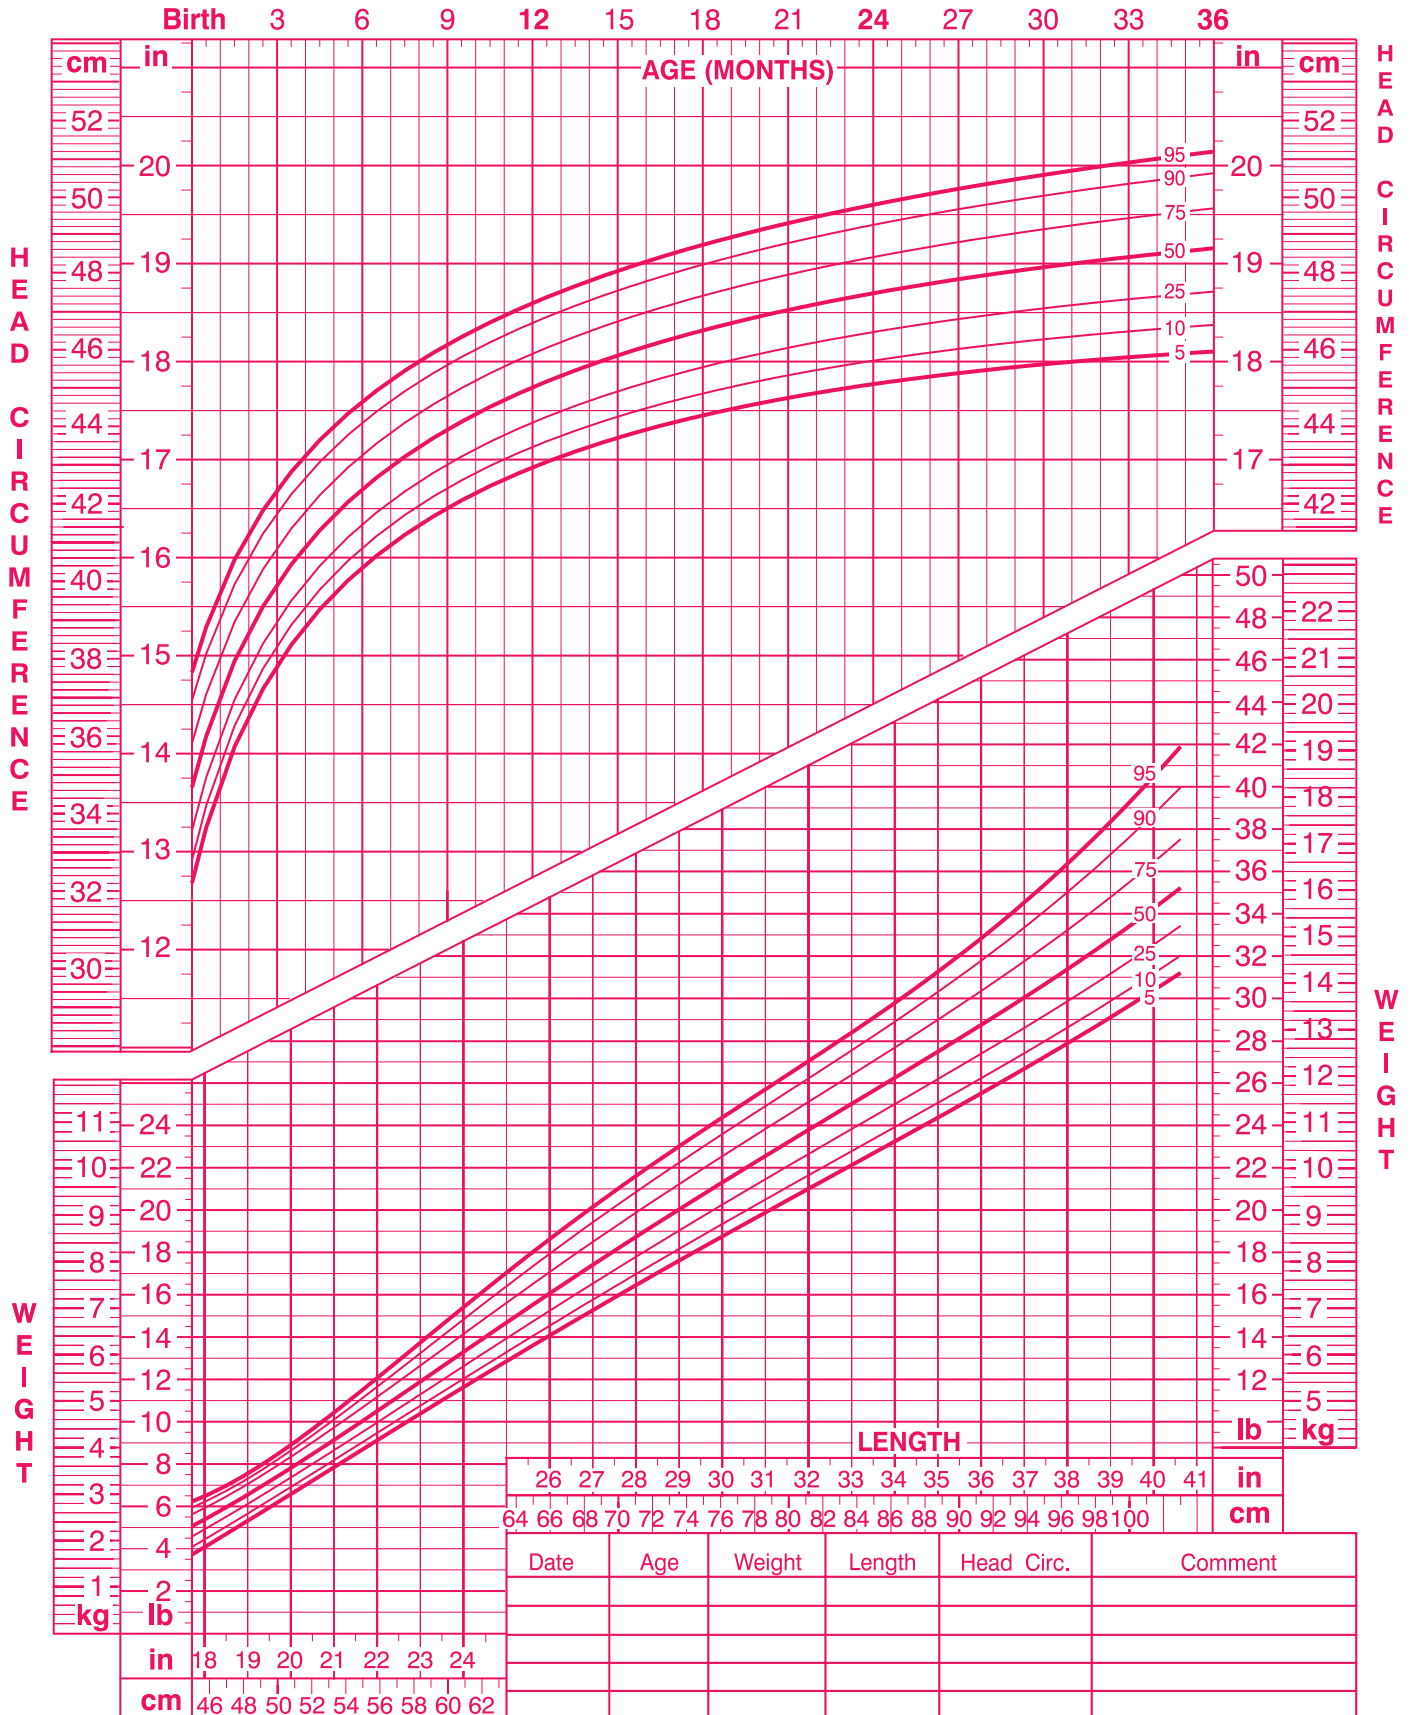

Birth to 36 months: Girls

Head circumference-for-age and Weight-for-length percentiles

NAME _____

RECORD # _____

Available at <http://www.nal.usda.gov/wicworks>

SOURCE: Developed by the National Center for Health Statistics in collaboration with the National Center for Chronic Disease Prevention and Health Promotion (2002). <http://www.cdc.gov/growthcharts>